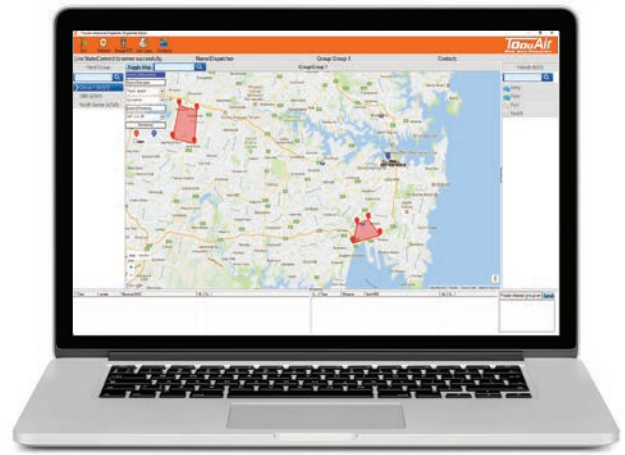

## TA-300

The TA-300 is a fixed mount compact mobile designed to fit under-dash, in dash or adaptable to overhead console mounting with its reversible LCD display. Power sense auto switch-on ensures the user never forgets to activate the radio when starting the vehicle. The TA-300 is supplied with its own internal 850Mhz antennas with no external antenna necessary to operate in built up areas.

## TA-388

The TA-388 handheld packs a big punch for a small radio. A large 5200mAh battery offers extended operational time well over 2 days\*. Programmable function keys, colour TFT display and easy menu driven functionality make this unit a breeze to operate. The TA-388 also offers SOS emergency call and USB charging.

All ToooAir transceivers have built in GPS receivers that report position information to the dispatch console. The ToooAir platform is ideal for rental fleets with full over-air re-programming. With no ACMA spectrum licencing required, radios can be moved from fleet to fleet or new talk groups and operated anywhere in Australia.

\* Distance to cellular tower, GPS reporting and talk time effect battery drain.

**The TooAir PC base Dispatch software drives the TooAir platform with features like:**

- Lone Worker
- Zoom to SOS alarm (TA-388)
- Voice and track log recording
- Geo-Fencing alarm
- Dynamic re-grouping
- Individual Call
- Temporary Group select
- Call Hierarchy
- Text Messaging (TA-388)
- Waypoint marker
- Radio Stun